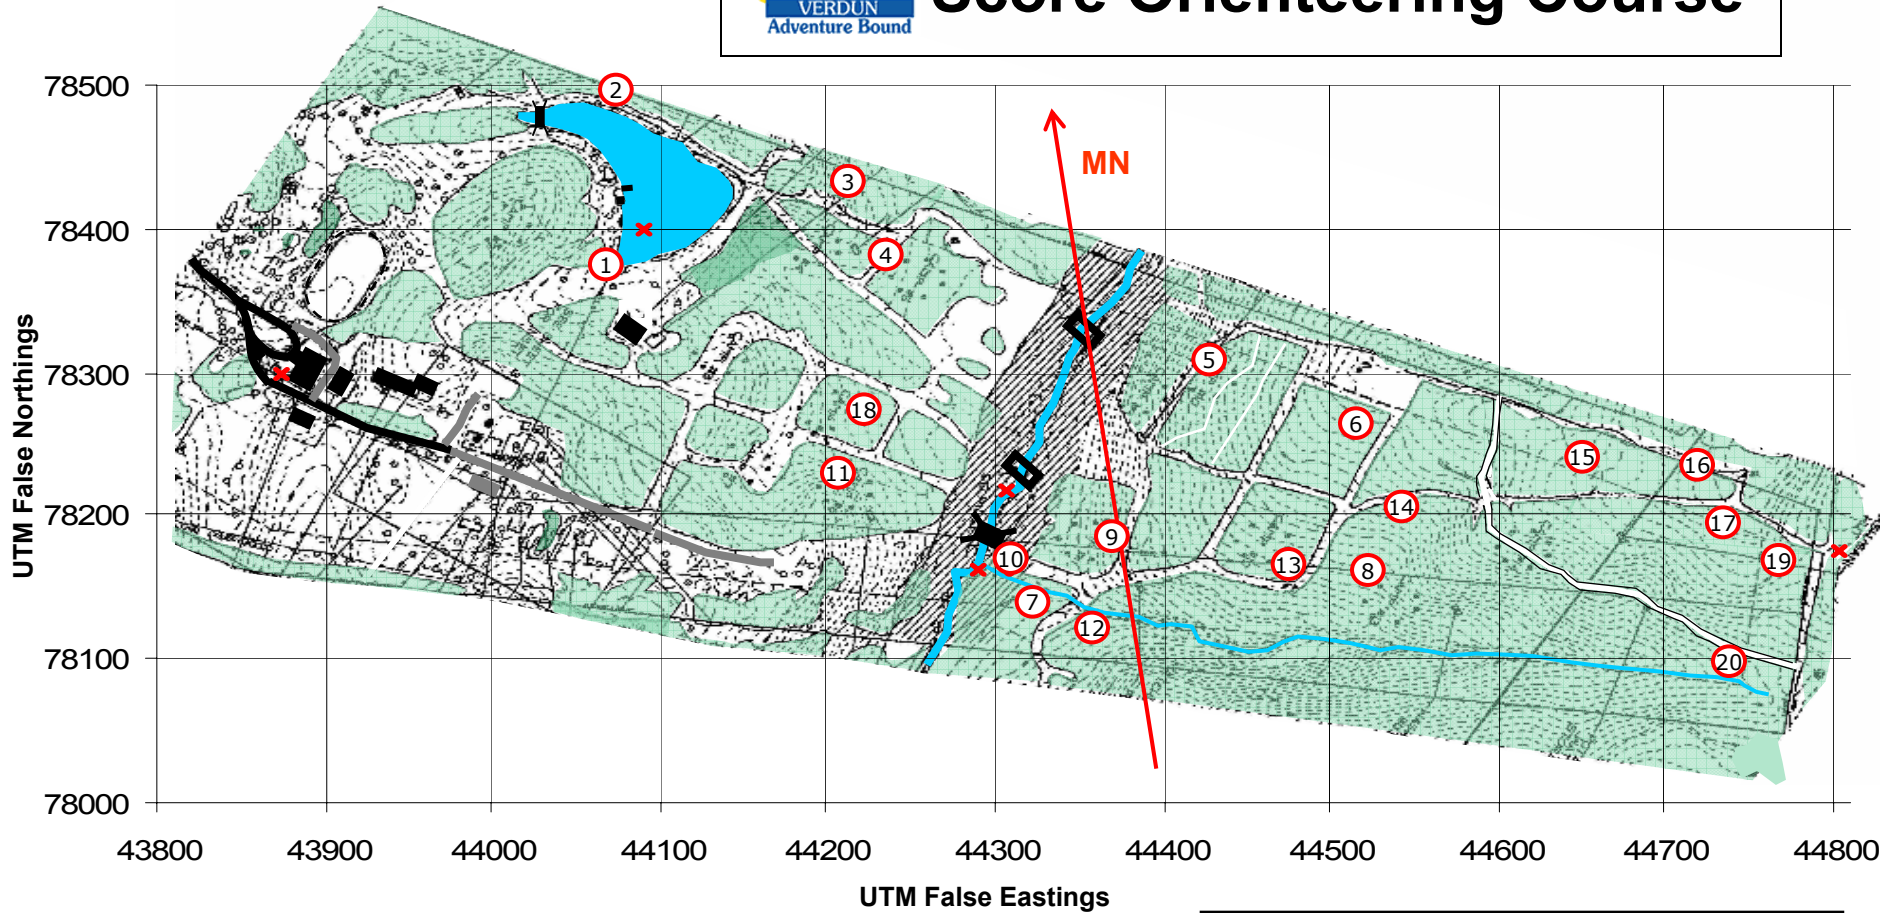

Score Orienteering Course

Sponsored by:

- Smitty's Building Supply, Manassas, VA
- Mike & Sheree McSherry, Wagoner, OK
- Lindsey's Vision Center, Warrenton, VA
- Discovery Publications, Warrenton, VA
- Piedmont Primary Care, Warrenton, VA

Map Key:

- | | |
|--|--|
|  Control marker |  Building |
|  Trees/Brush |  Water |
|  Path |  Bridge |

1 meter = 3.28 feet

Cross Country Orienteering Course

Sponsored by:

- Smitty's Building Supply, Manassas, VA
- Mr. Mike & Sheree McSherry, Wagoner, OK
- Lindsey's Vision Center, Warrenton, VA
- Discovery Publications, Warrenton, VA
- Piedmont Primary Care, Warrenton, VA

Map Key:

- | | |
|--|--|
|  Control marker |  Building |
|  Trees/Brush |  Water |
|  Path |  Bridge |

1 meter = 3.28 feet