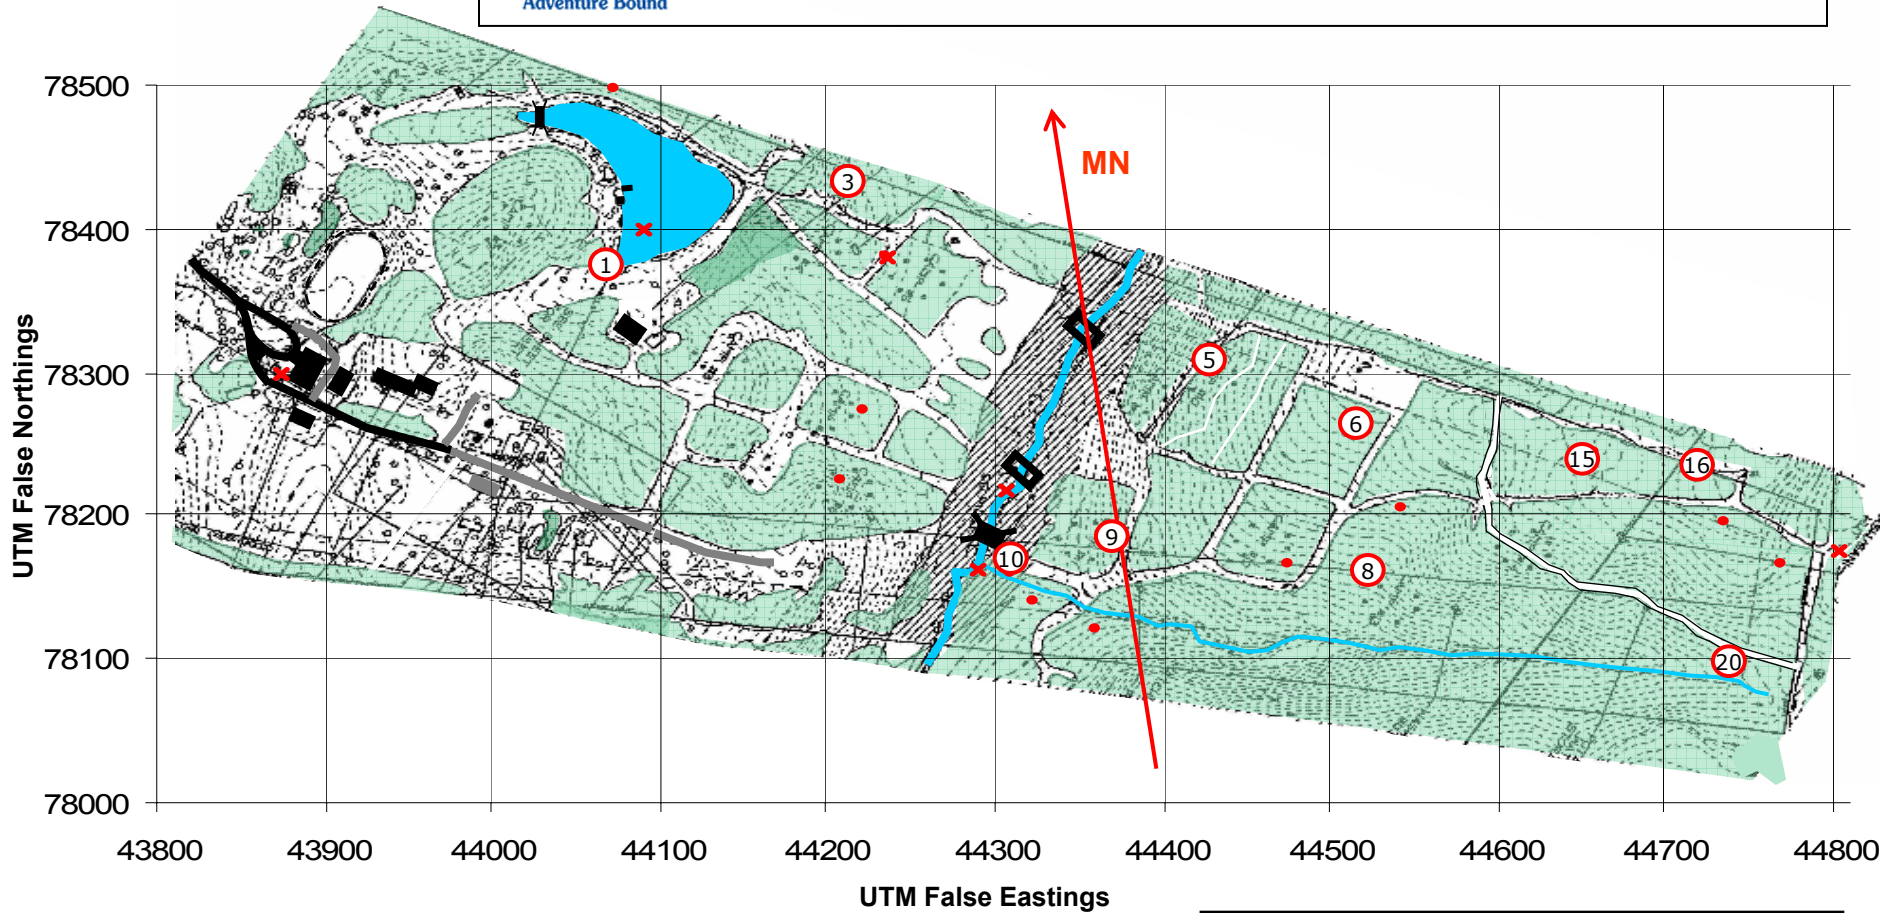

Map Key:

- | | |
|--|--|
|  Control marker |  Building |
|  Trees/Brush |  Water |
|  Path |  Bridge |

1 meter = 3.28 feet

Cross Country Orienteering Course

Sponsored by:

- Smitty's Building Supply, Manassas, VA
- Mr. Mike & Sheree McSherry, Wagoner, OK
- Lindsey's Vision Center, Warrenton, VA
- Discovery Publications, Warrenton, VA
- Piedmont Primary Care, Warrenton, VA

Map Key:

- | | |
|--|--|
|  Control marker |  Building |
|  Trees/Brush |  Water |
|  Path |  Bridge |

1 meter = 3.28 feet